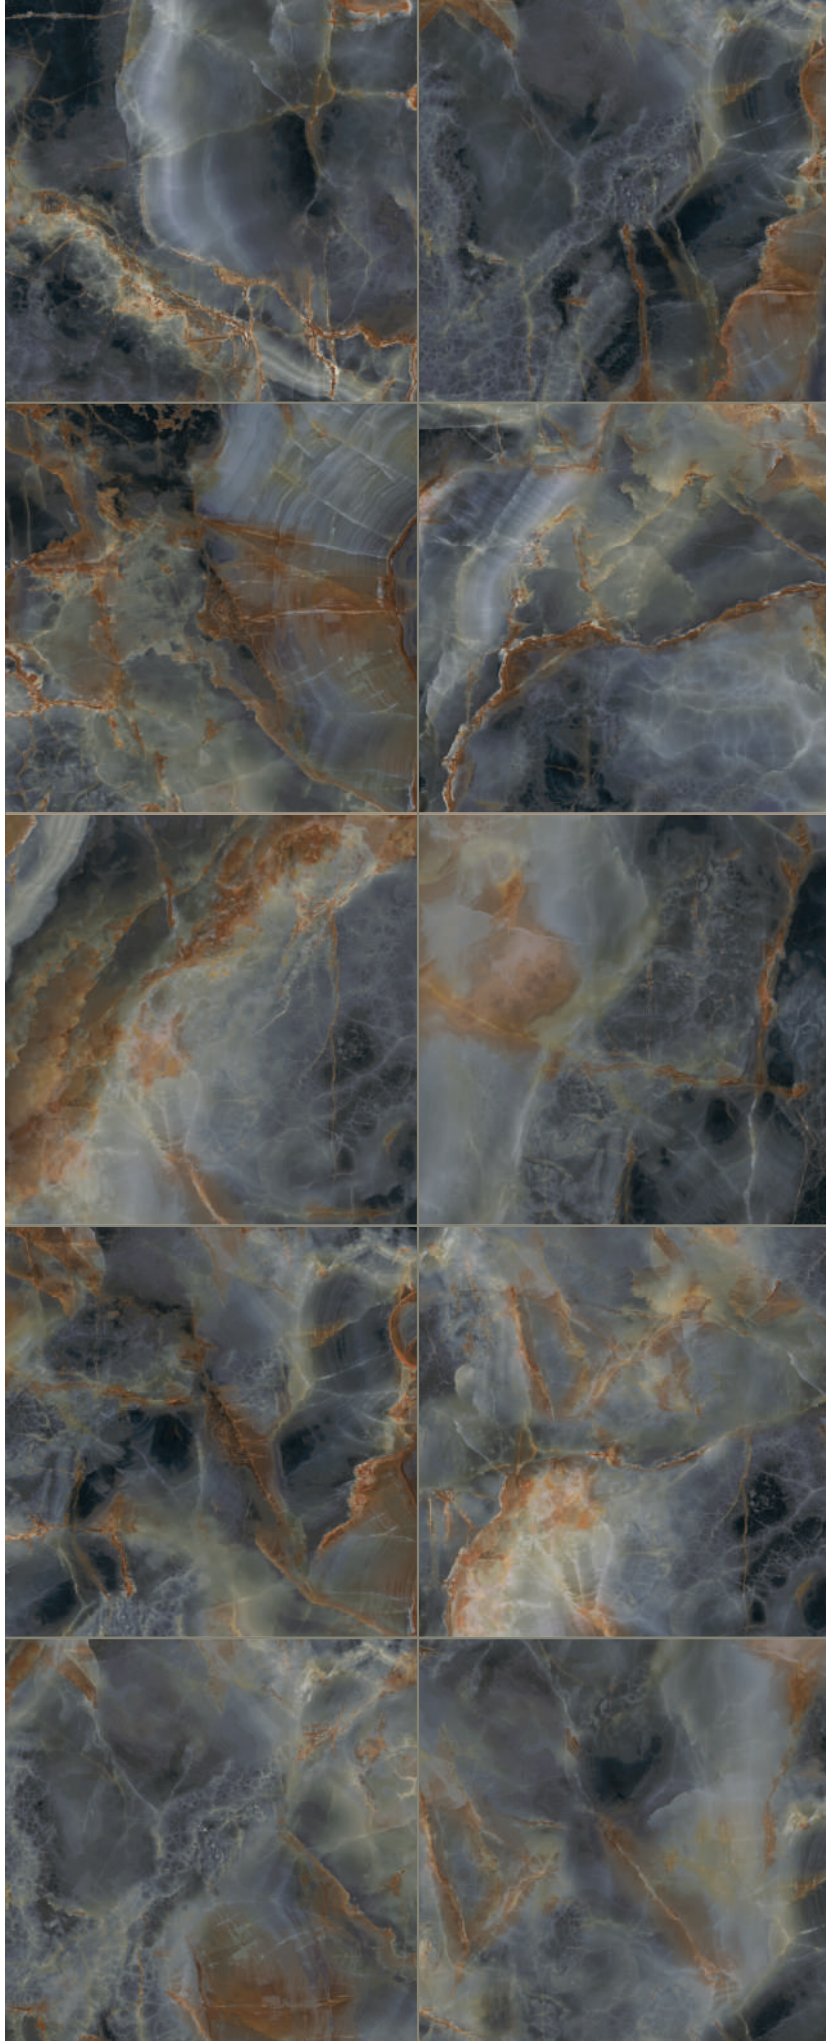

Jasper

Gres Porcellanato Rettificato
Rectified Porcelain Stoneware

POLISHED

120x278	6,5 mm	7 FACES
120x240	6,5 mm	7 FACES
120x120	9 mm	9 FACES
60x120	9 mm	18 FACES