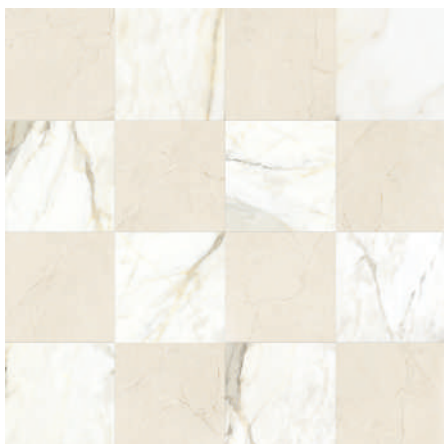

OPUS 120x120
ADRIANO